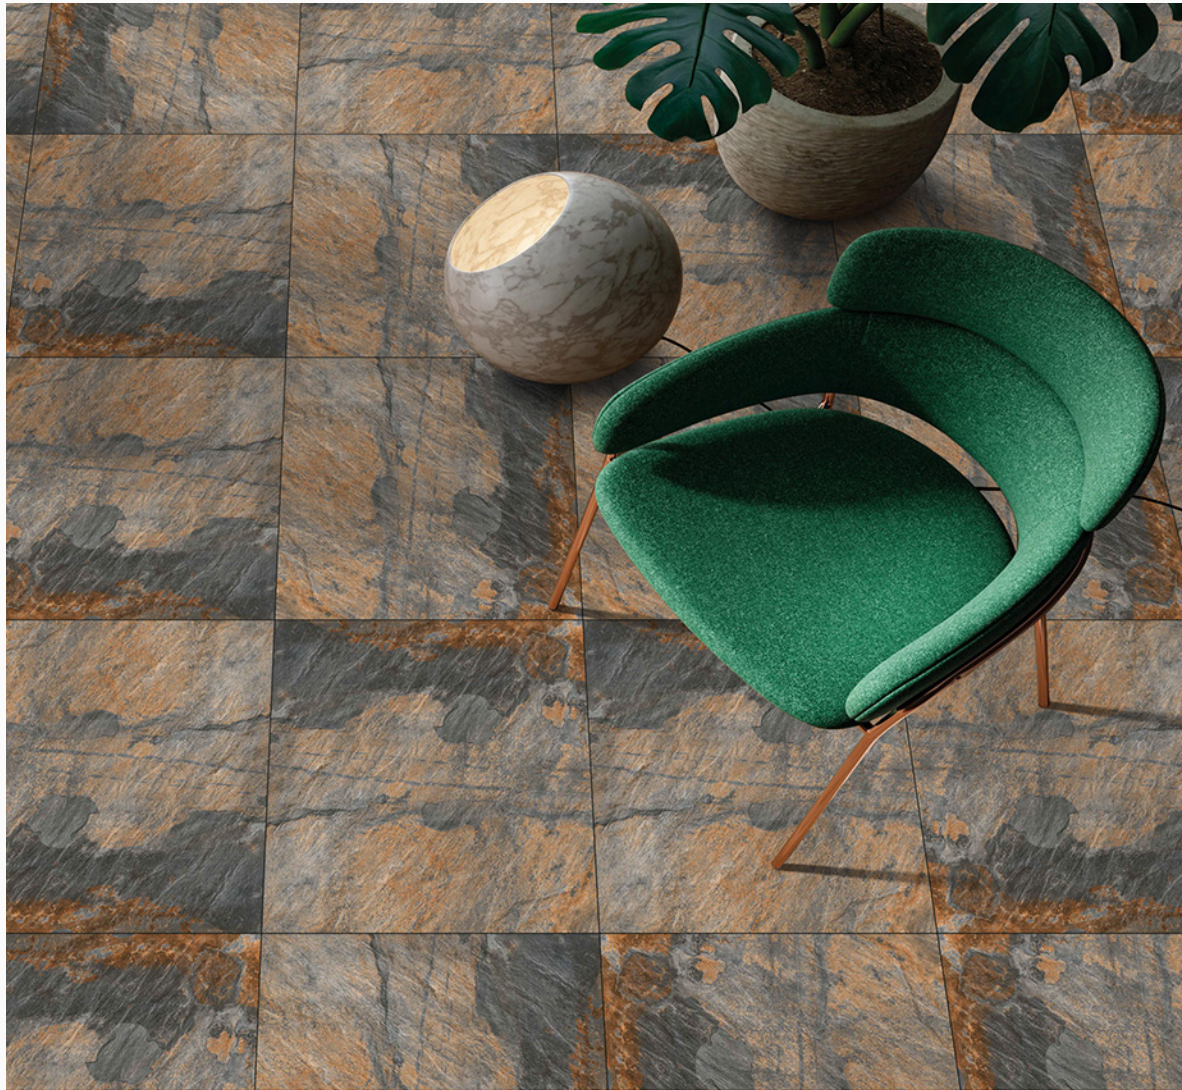

MATT

100%
Waterproof

HIGH
STRENGTH

SRINIVASA INTERNATIONAL
Home Solutions

400 x 400mm

MATT FINISH

HEAVY DUTY PARKING TILES

RUSTIC-131