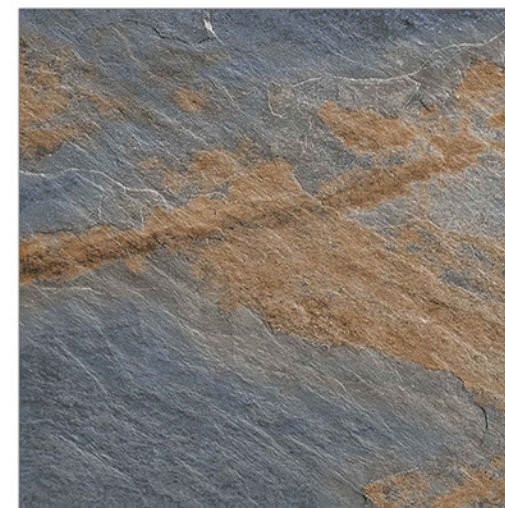

SRINIVASA INTERNATIONAL
Home Solutions

400 x 400mm

MATT FINISH

HEAVY DUTY PARKING TILES

RUSTIC-132

ANTI SLIP

STRENGTH

FLOOR

RANDOM

PLAIN

MATT