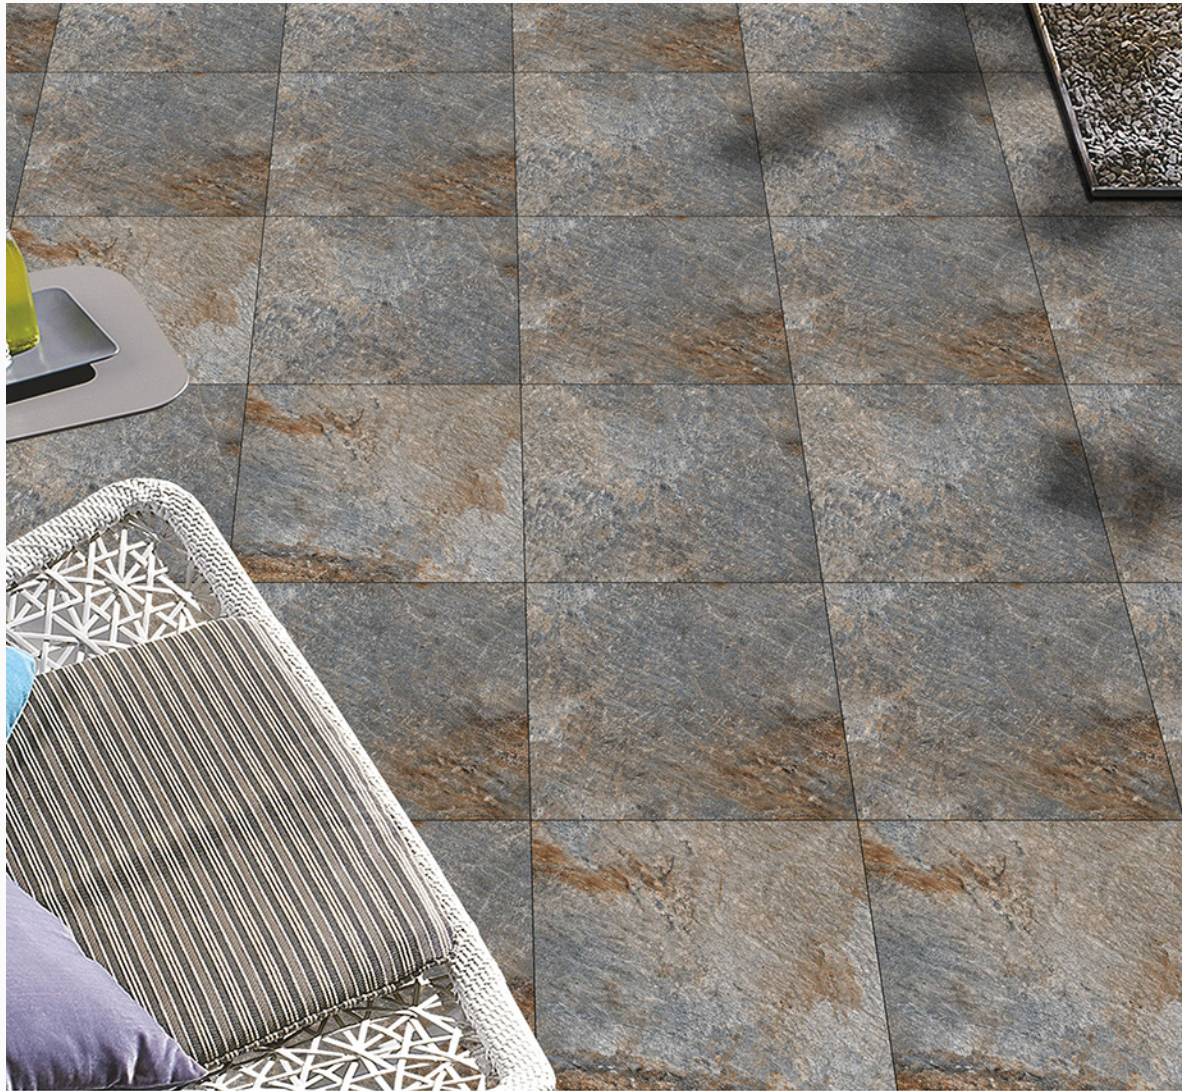

SRINIVASA INTERNATIONAL
Home Solutions

400 x 400mm

MATT FINISH

HEAVY DUTY PARKING TILES

(RANDOM)