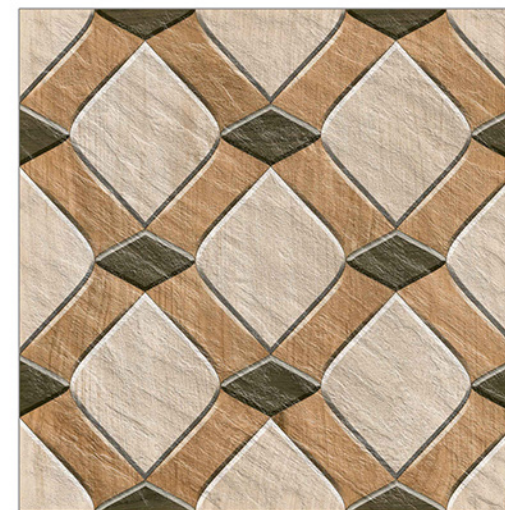

SRINIVASA INTERNATIONAL
Home Solutions

400 x 400mm

MATT FINISH

HEAVY DUTY PARKING TILES

RUSTIC-102

ANTI SLIP

STRENGTH

FLOOR

RANDOM

PLAIN

MATT

100%
Waterproof

HIGH
STRENGTH