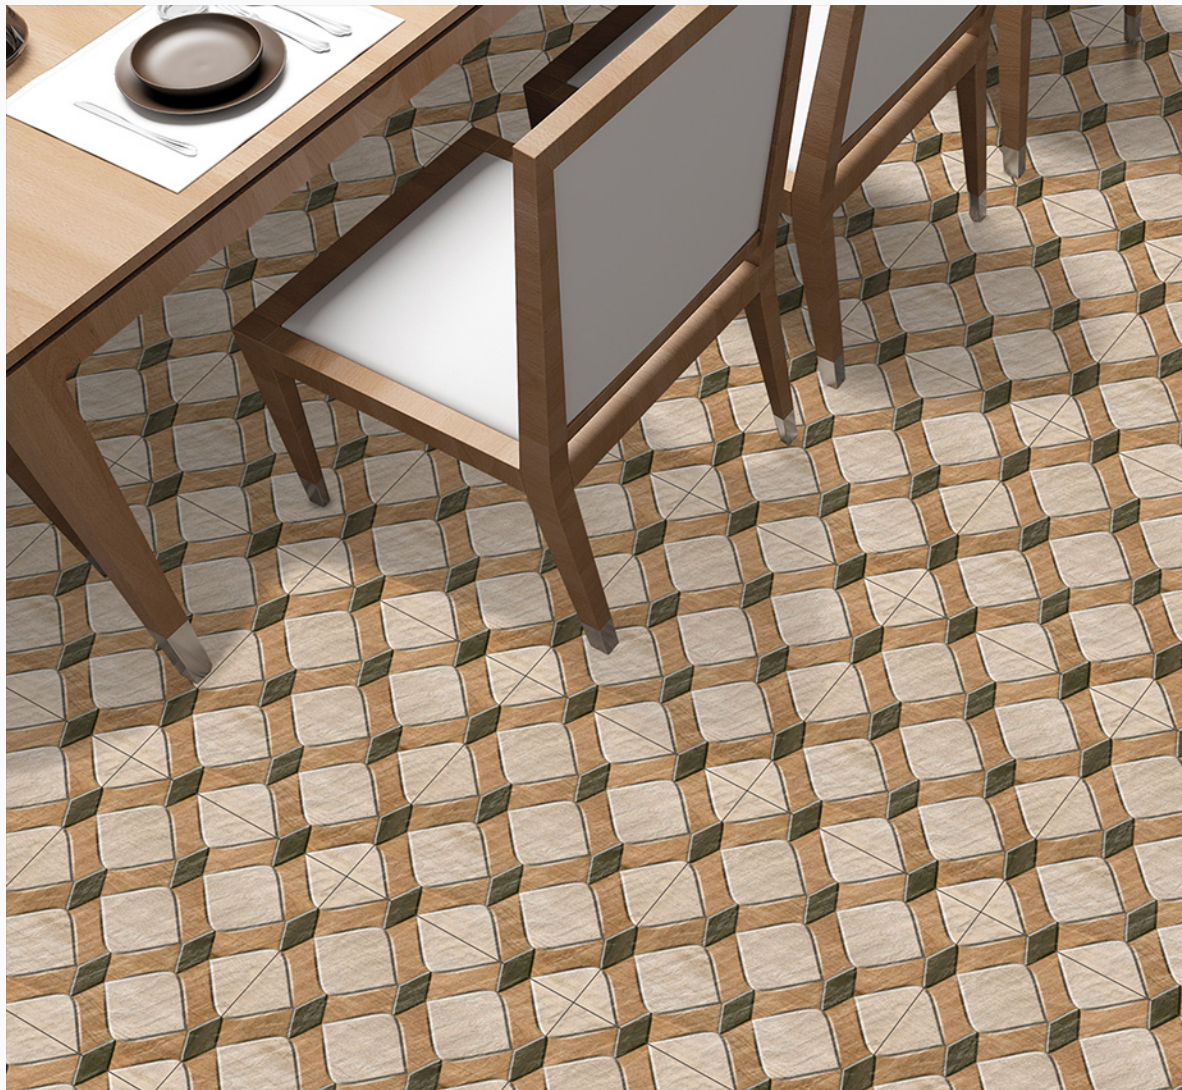

SRINIVASA INTERNATIONAL
Home Solutions

400 x 400mm

MATT FINISH

HEAVY DUTY PARKING TILES

RUSTIC-102

ANTI SLIP

STRENGTH

FLOOR

RANDOM

PLAIN

MATT

100%
Waterproof

HIGH
STRENGTH